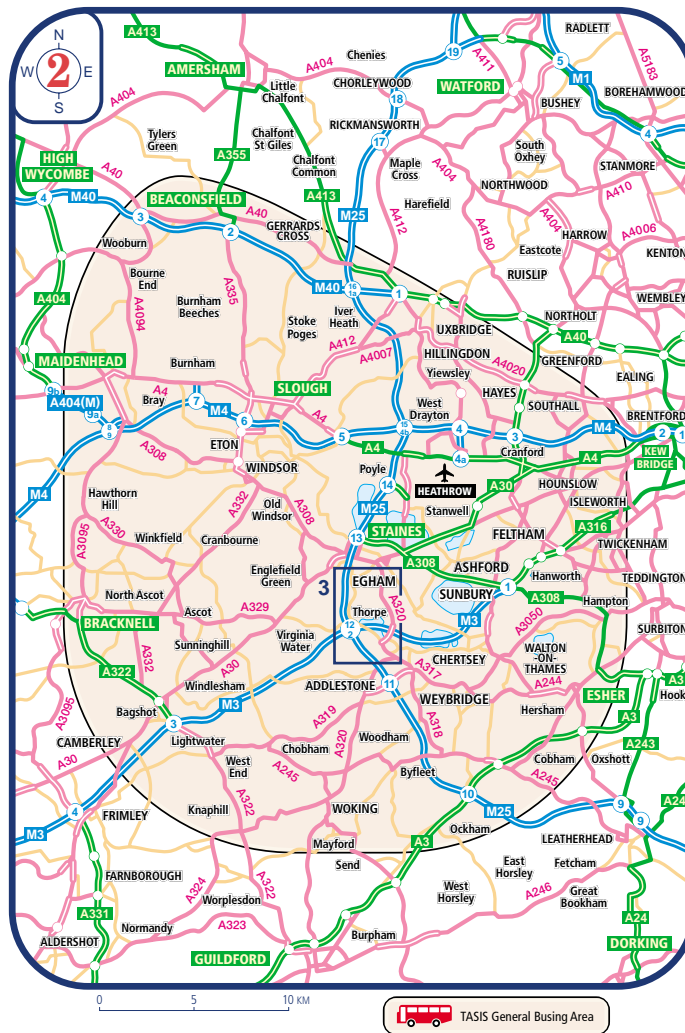

TASIS General Busing Area: For more information about specific locations included in our door-to-door busing program, please contact TASIS directly.

By Road: The TASIS England campus is conveniently located near the M25, 18 miles southwest of London, and can be reached in less than an hour by car from the city.

From the M25 Clockwise: Leave at junction 11 and join the A317 signposted Chertsey. At the roundabout take the first exit, still on the A317. Following signs for Thorpe, travel straight across the next three roundabouts and at the fourth, take the second exit onto Thorpe Road B388. Travel over the motorway and take the first turn right onto Mill Lane. At the T-junction, turn right into Village Road, and then take the first right, opposite the Red Lion Inn, onto Coldharbour Lane. The main entrance to the TASIS England campus will be seen after 100 metres on the left.