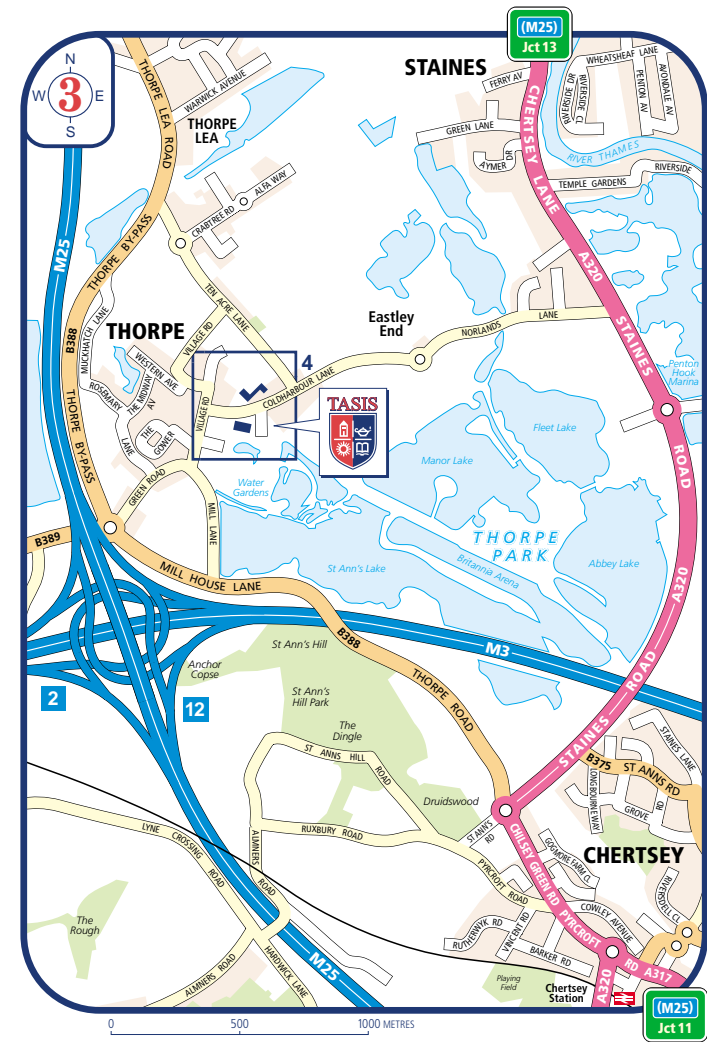

From the M25 Anti-clockwise: Leave at junction 13 and follow signs for Thorpe Park by joining the A30, which runs parallel to the M25. This will take you to the Runnymede Roundabout, where you will need to take the fifth exit to join the A308 signposted Staines. Travel straight across the first and second roundabouts and at the third roundabout, take the second exit to join the A320 Chertsey Lane. Travel for 1.5 miles and turn right onto Norlands Lane, continue straight ahead at the roundabout onto Coldharbour Lane. The entrance to The TASIS England campus will be seen after 800 metres on the right, after the sharp right bend.

On Arrival: Visitors are requested to report to Security at the main entrance gate on Coldharbour Lane for parking instructions.